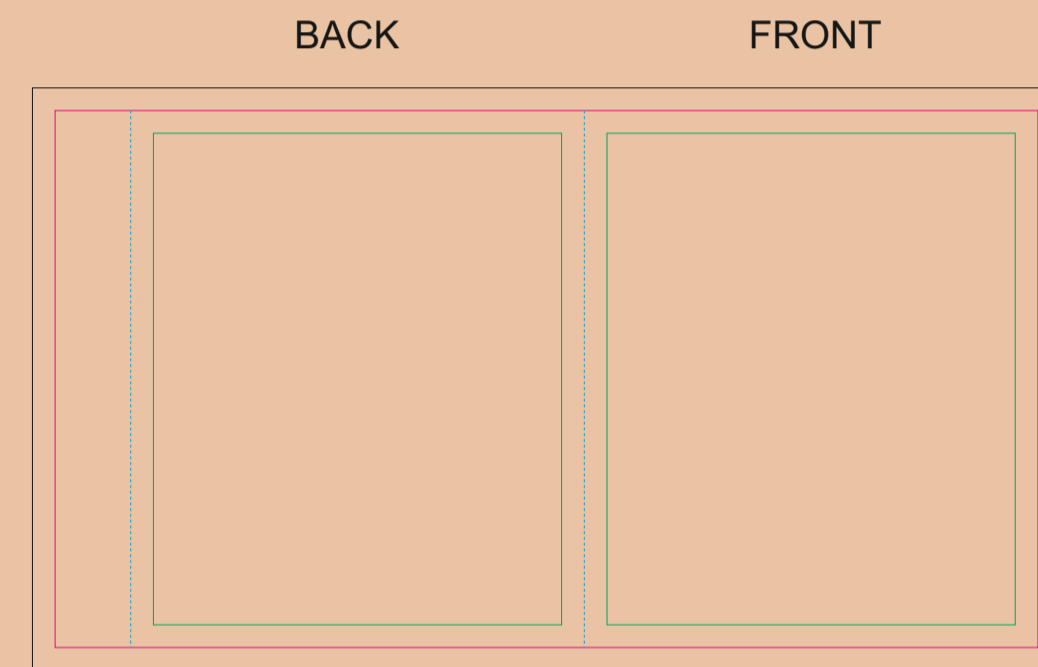

## Paper Sleeve

The size of the paper sleeve is for reference only as product packaging size may vary.

## Kraft paper sleeve

- Margin
- Edge of product
- Bleed limit 3-3 mm (background must fill it)
- Fold line

resolution: min. 300DPI  
colours: CMYK  
formats: TIFF, PDF, EPS, AI, CDR

The green line indicates the area all non-background object - texts, logos, etc.  
The pink outline the maximum size of graphic visible on the product.  
The black line indicates the size of the required graphics including bleed.

- Margin
- Edge of printing
- Bleed limit 5-5 mm (background must fill it)

resolution: min. 300 DPI  
colours: CMYK  
formats: TIFF, PDF, EPS, AI, CDR

The green line indicates the area all non-background object-texts, logos, etc.  
The pink outline the maximum size of graphic visible on the product.  
The black line indicates the size of the required graphics including bleed.